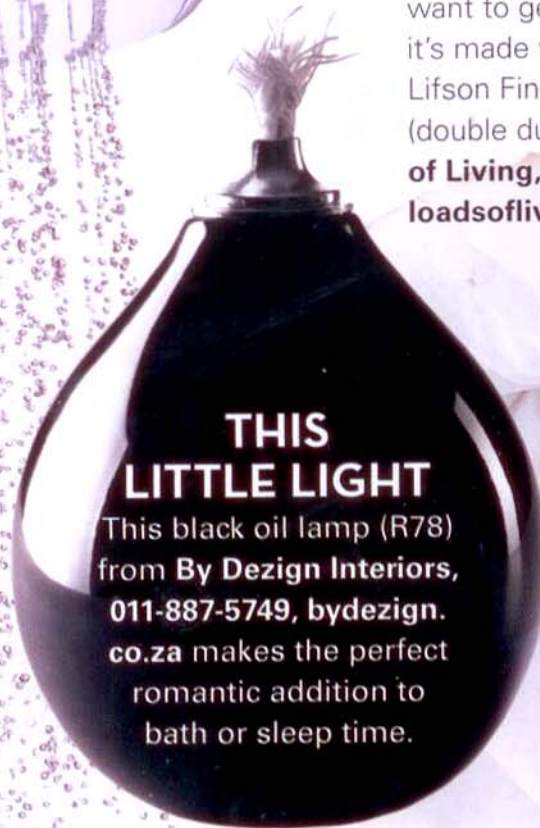

# sleep & bath

**water, water everywhere**  
THE PURAVIDA OVERHEAD  
SHOWER (R10 282) AND BASIN  
MIXERTAP (R4 073), FROM  
**HANSGROHE, 086-042-6747,**  
**HANSGROHE-MEA.COM,** ARE  
REALLY STEAMY!

## **THIS LITTLE LIGHT**

This black oil lamp (R78)  
from **By Dezin Interiors,**  
**011-887-5749, bydezign.**  
**co.za** makes the perfect  
romantic addition to  
bath or sleep time.